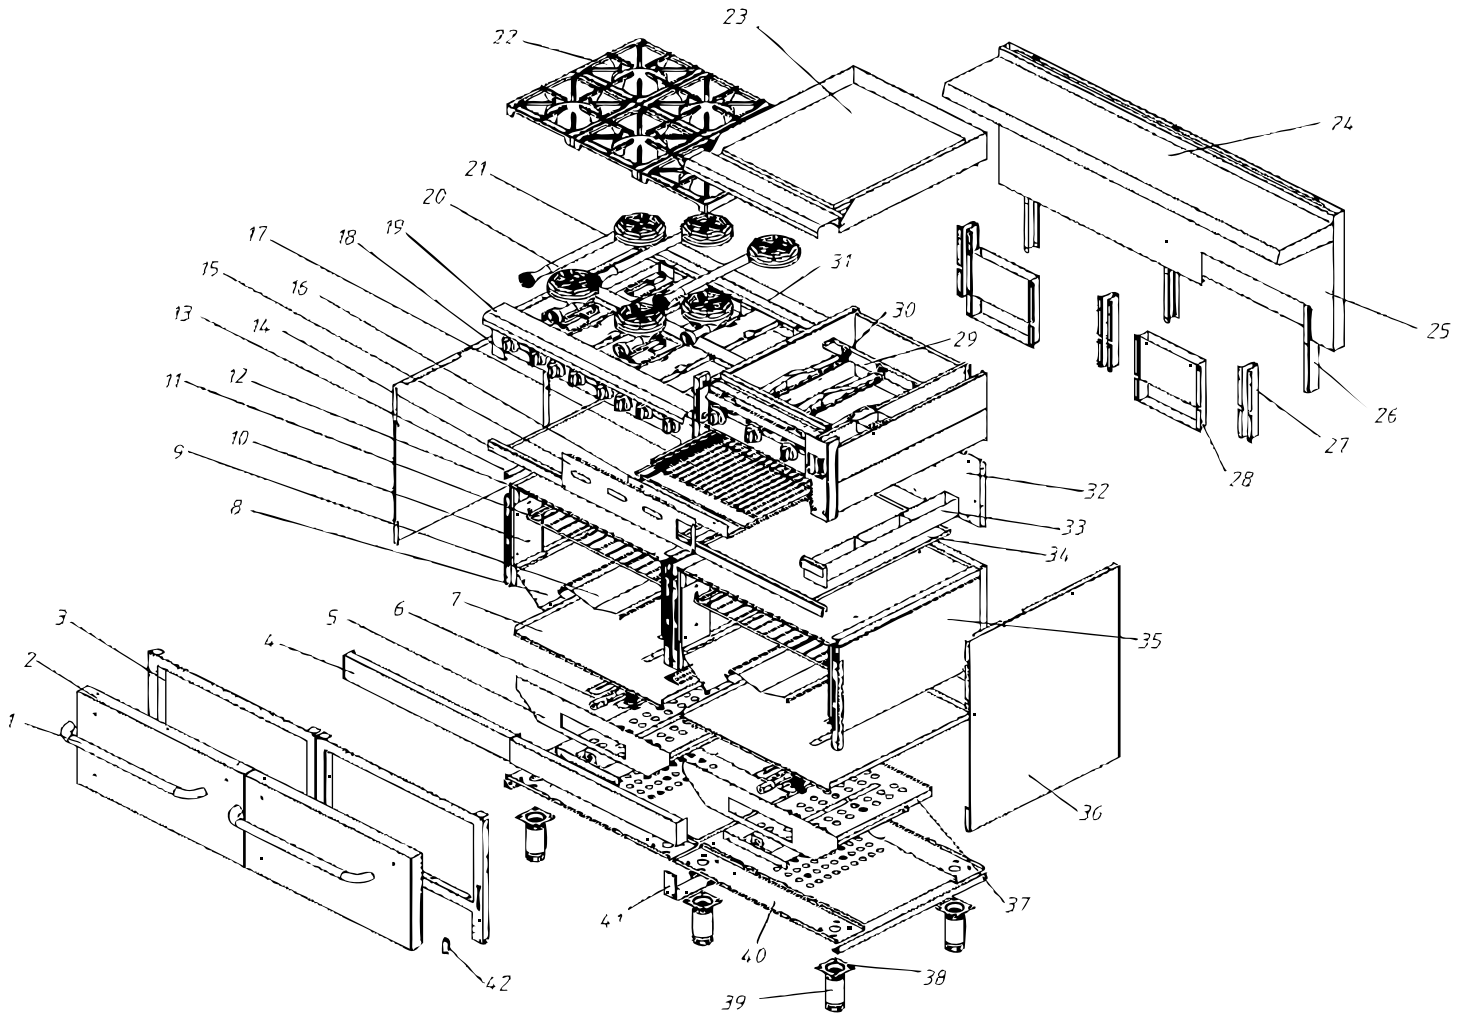

# Parts Breakdown

Model CE-CN-0006-GN 46028

# Parts Breakdown

---

## Model CE-CN-0006-GN 46028

Item No.	Description	Position	Item No.	Description	Position	Item No.	Description	Position
66200	Leg for 46028	6	66206	Pilot Valve (Open Burner) Dual AP6 for 46028	19c	AM728	Griddle Plate Assembly for 46028	25
66201	Oven Pilot (NG) for 46028	7a	66207	Pilot Valve (Griddle) Single AP7 for 46028	19d	66214	Griddle Burner for 46028	38
66202	Oven Burner for 46028	13	66208	Pilot for 46028	19e	AM727	Wiring Grid for 46028	42
66203	Knob for Burner for 46028	19	66209	Thermostat Valve for Oven for 46028	19f	66216	Grid Rack for 46028	42a
66204	Knob for Oven for 46028	19a	AM725	Burner for 46028	23	66217	Thermocouple for 46028	44
66205	Valve for 46028	19b	66212	Grate for 46028	24			